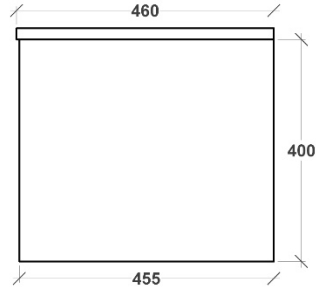

BRIGHTON VANITY SPECIFICATIONS

SIDE VIEW

FRONT VIEW